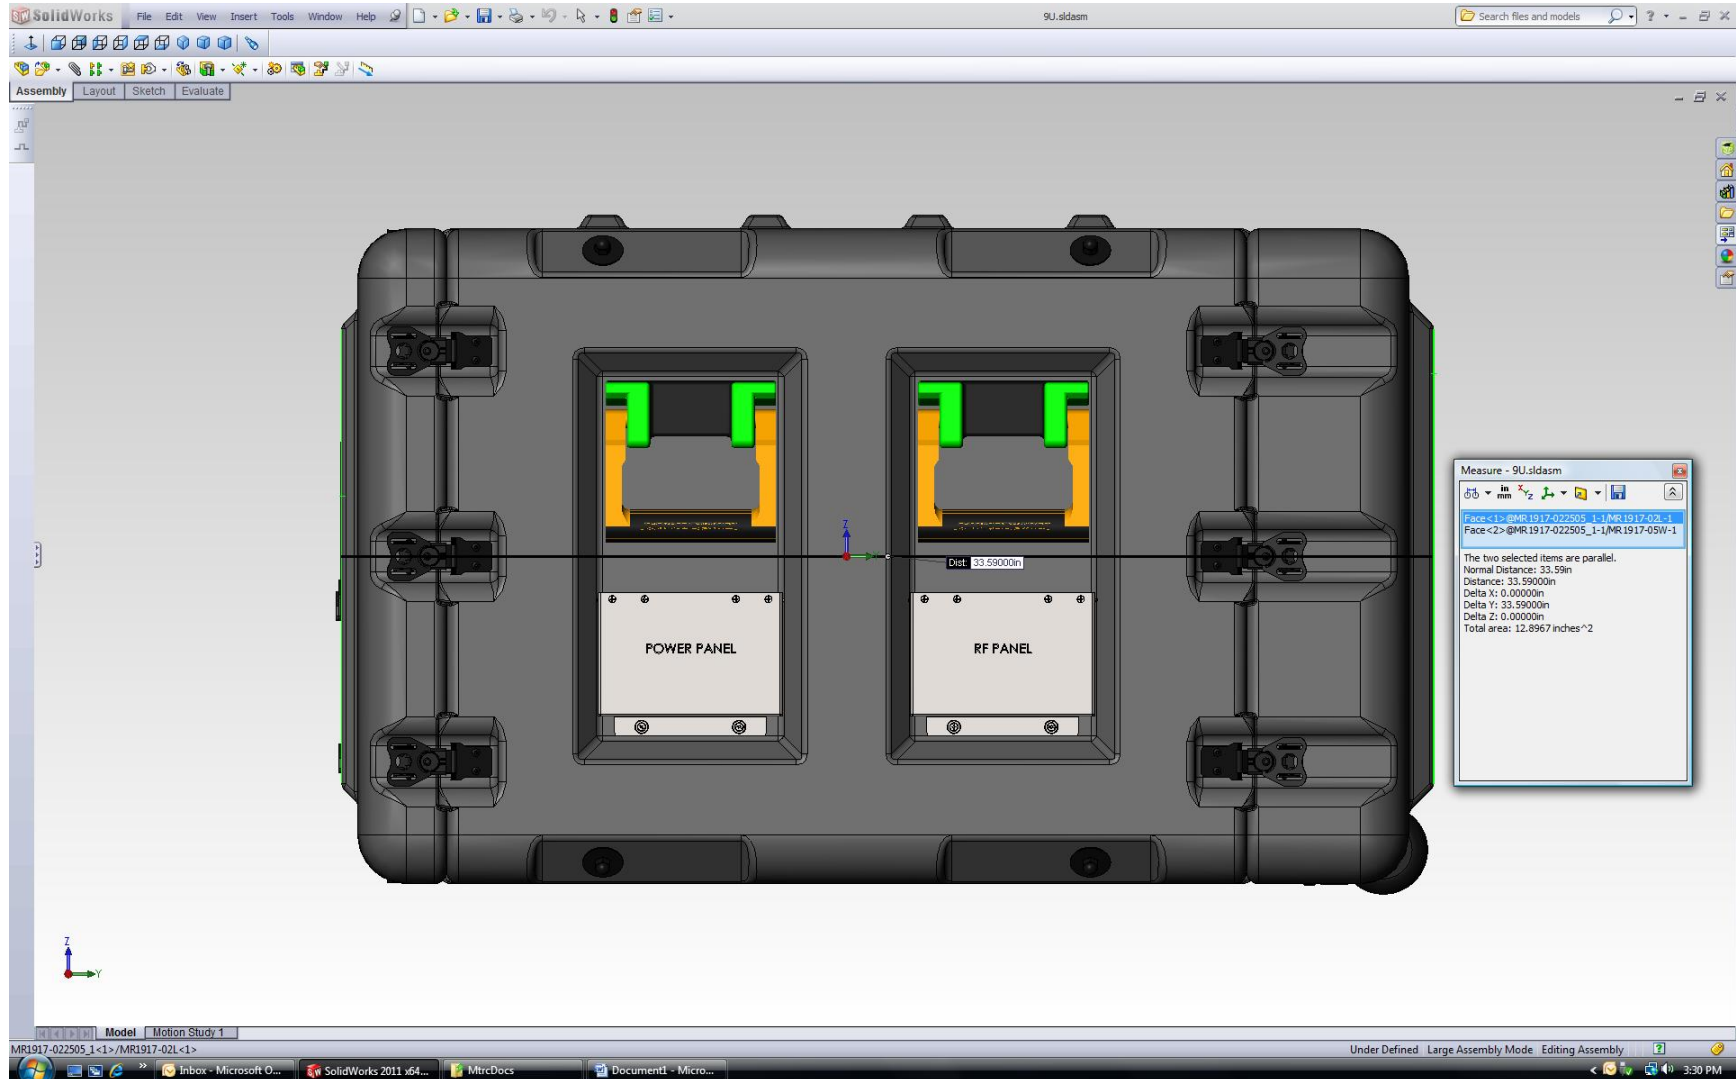

Max Width = 33.6 Inches

Max Height = 20.6"

Max Front Door Width = 3.24"

Max Rear Door Width = 5.75"

Max Width (excluding handles) = 22.0"