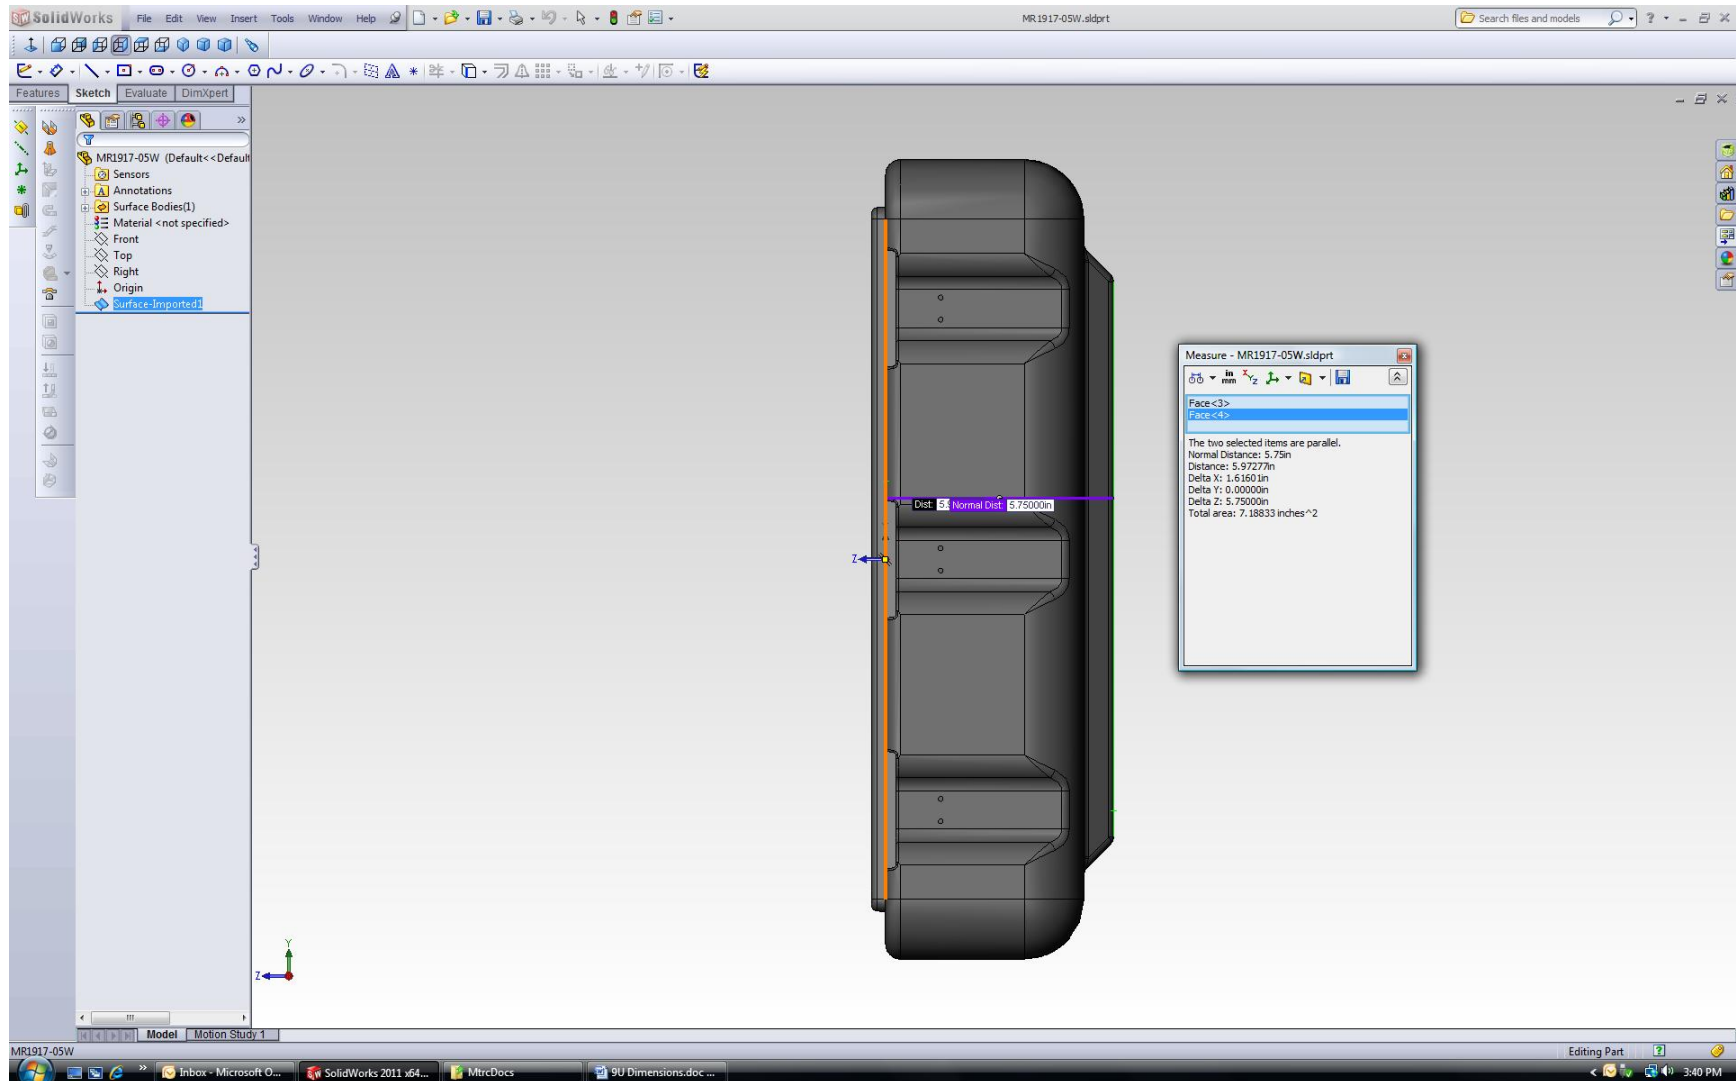

Max Width = 33.6 Inches

Max Height = 20.6"

Max Front Door Width = 3.24"

Max Rear Door Width = 5.75"

Max Width (excluding handles) = 22.0"