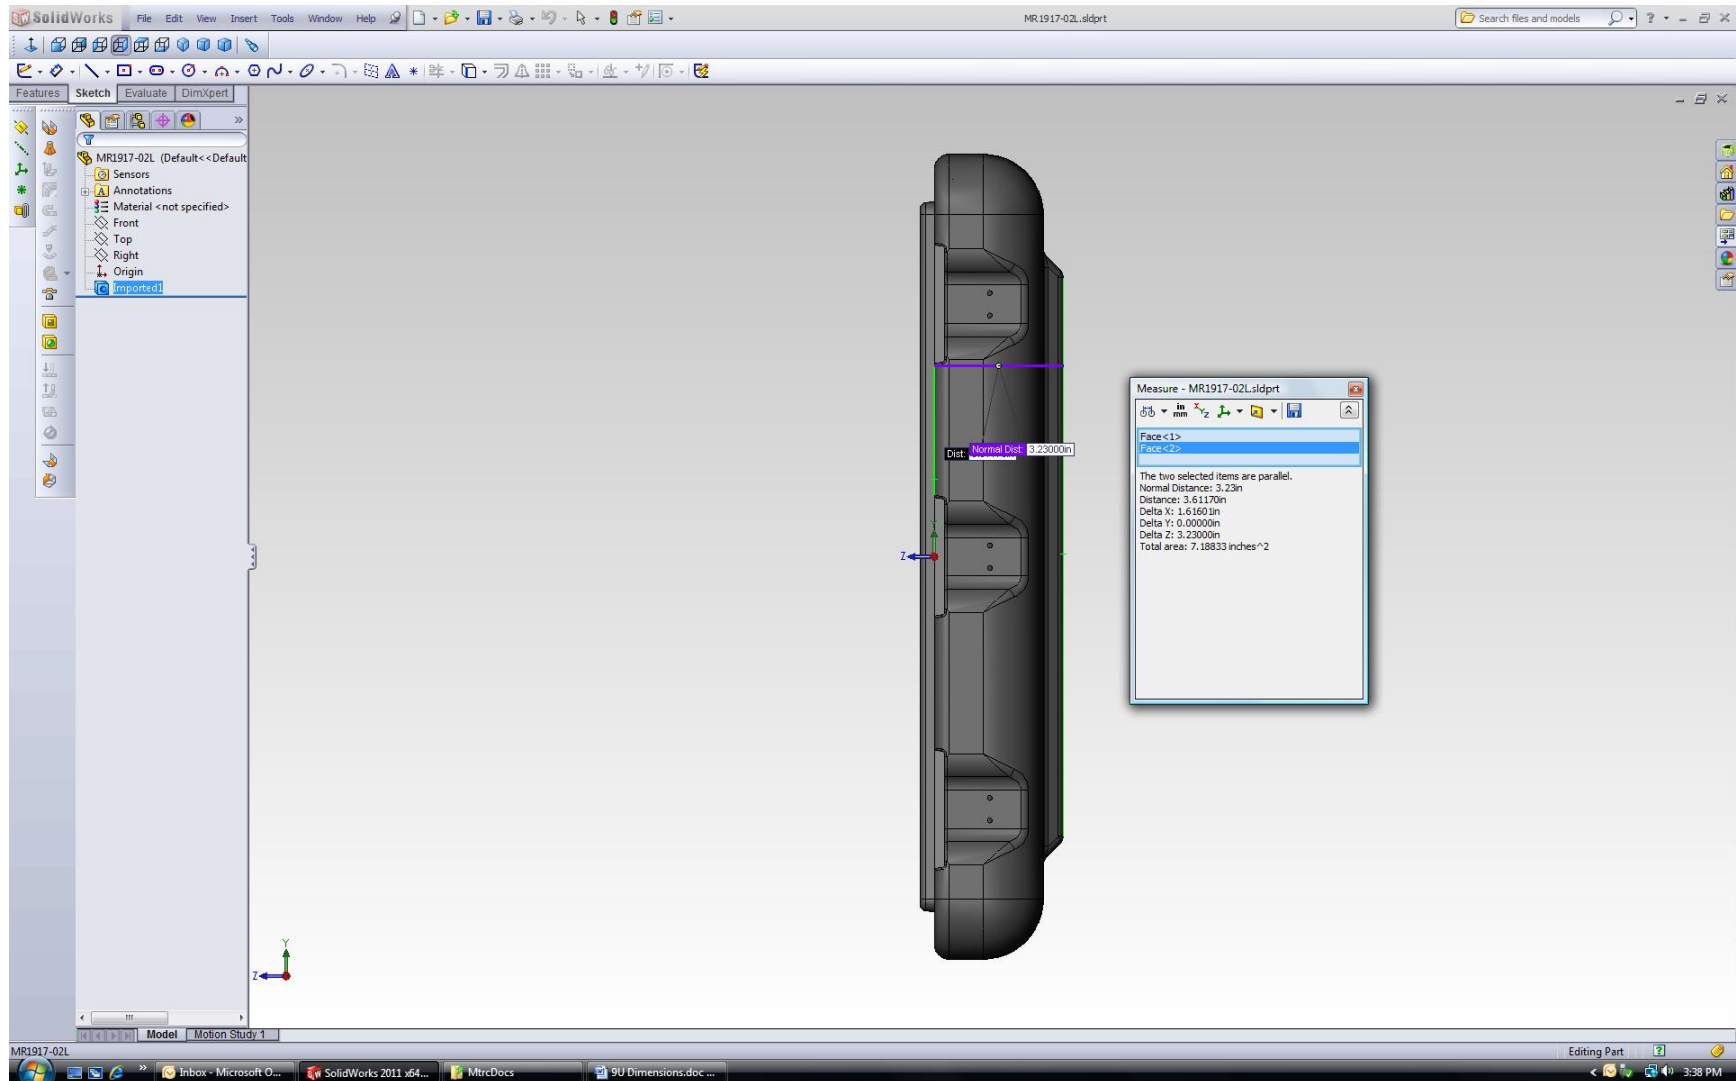

Max Width = 33.6 Inches

Max Height = 20.6"

Max Front Door Width = 3.24"

Max Rear Door Width = 5.75"

Max Width (excluding handles) = 22.0"