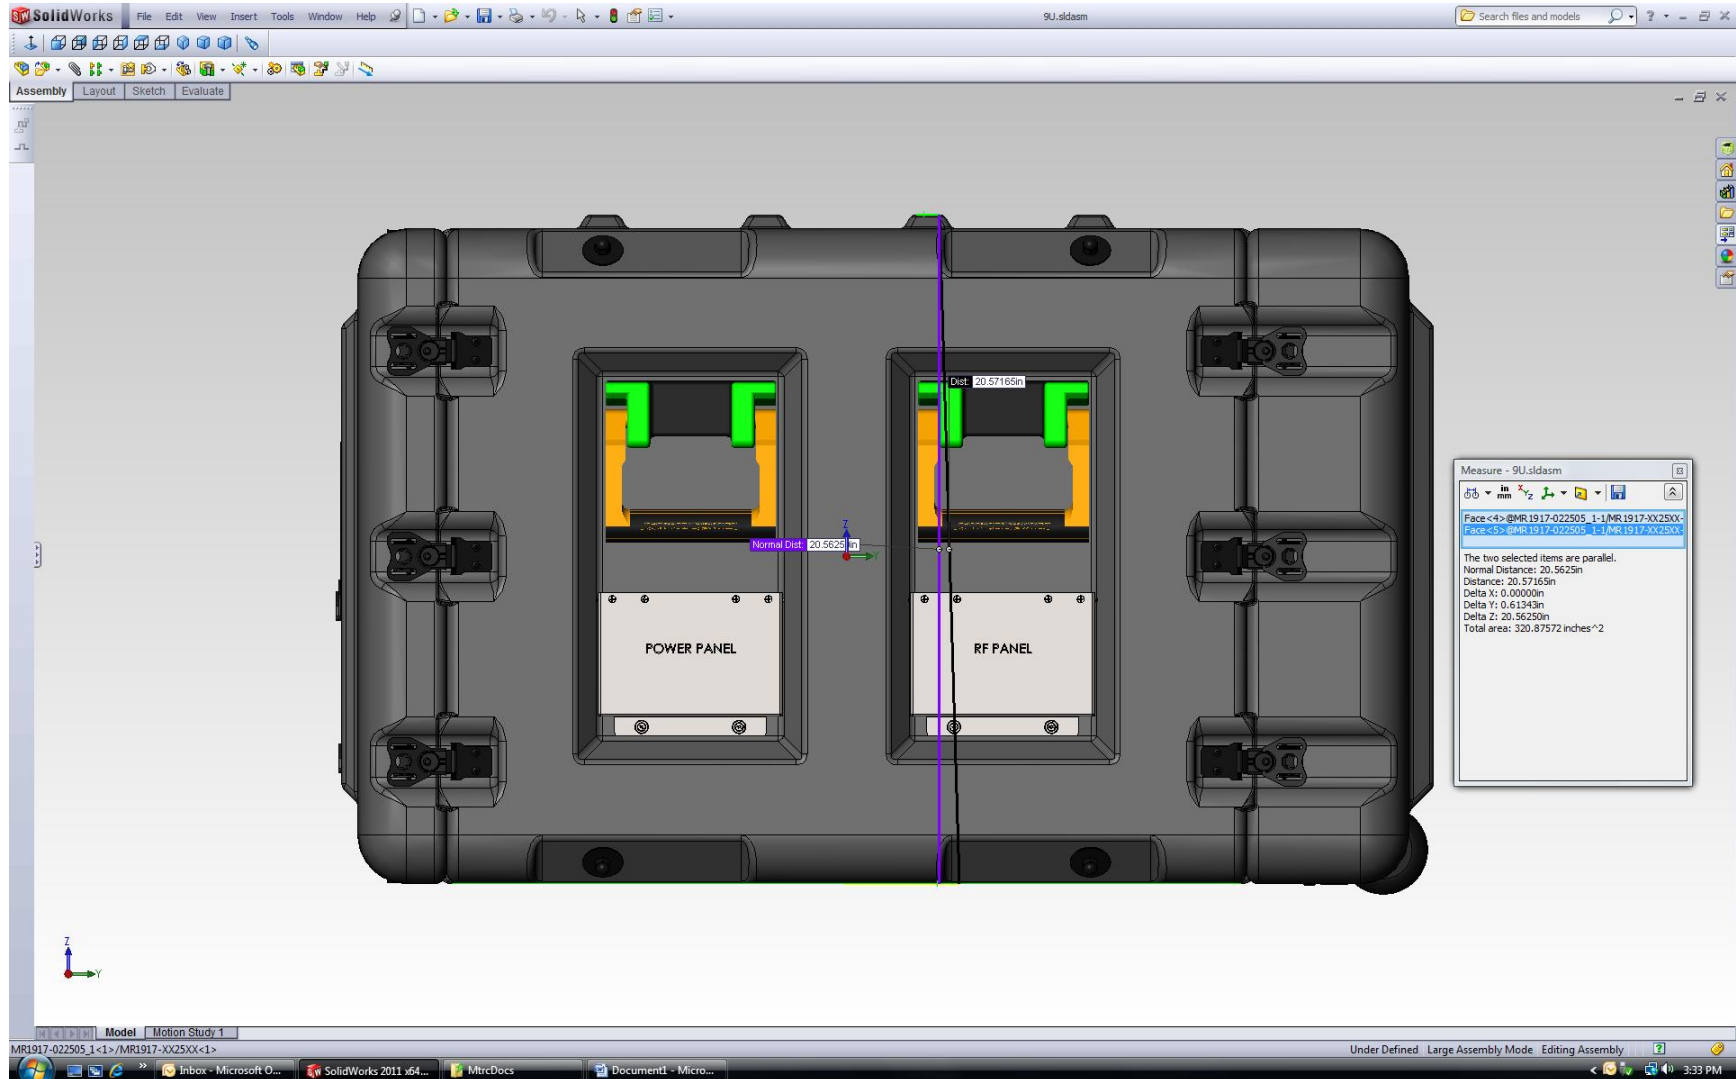

Max Width = 33.6 Inches

Max Height = 20.6"

Max Front Door Width = 3.24"

Max Rear Door Width = 5.75"

Max Width (excluding handles) = 22.0"