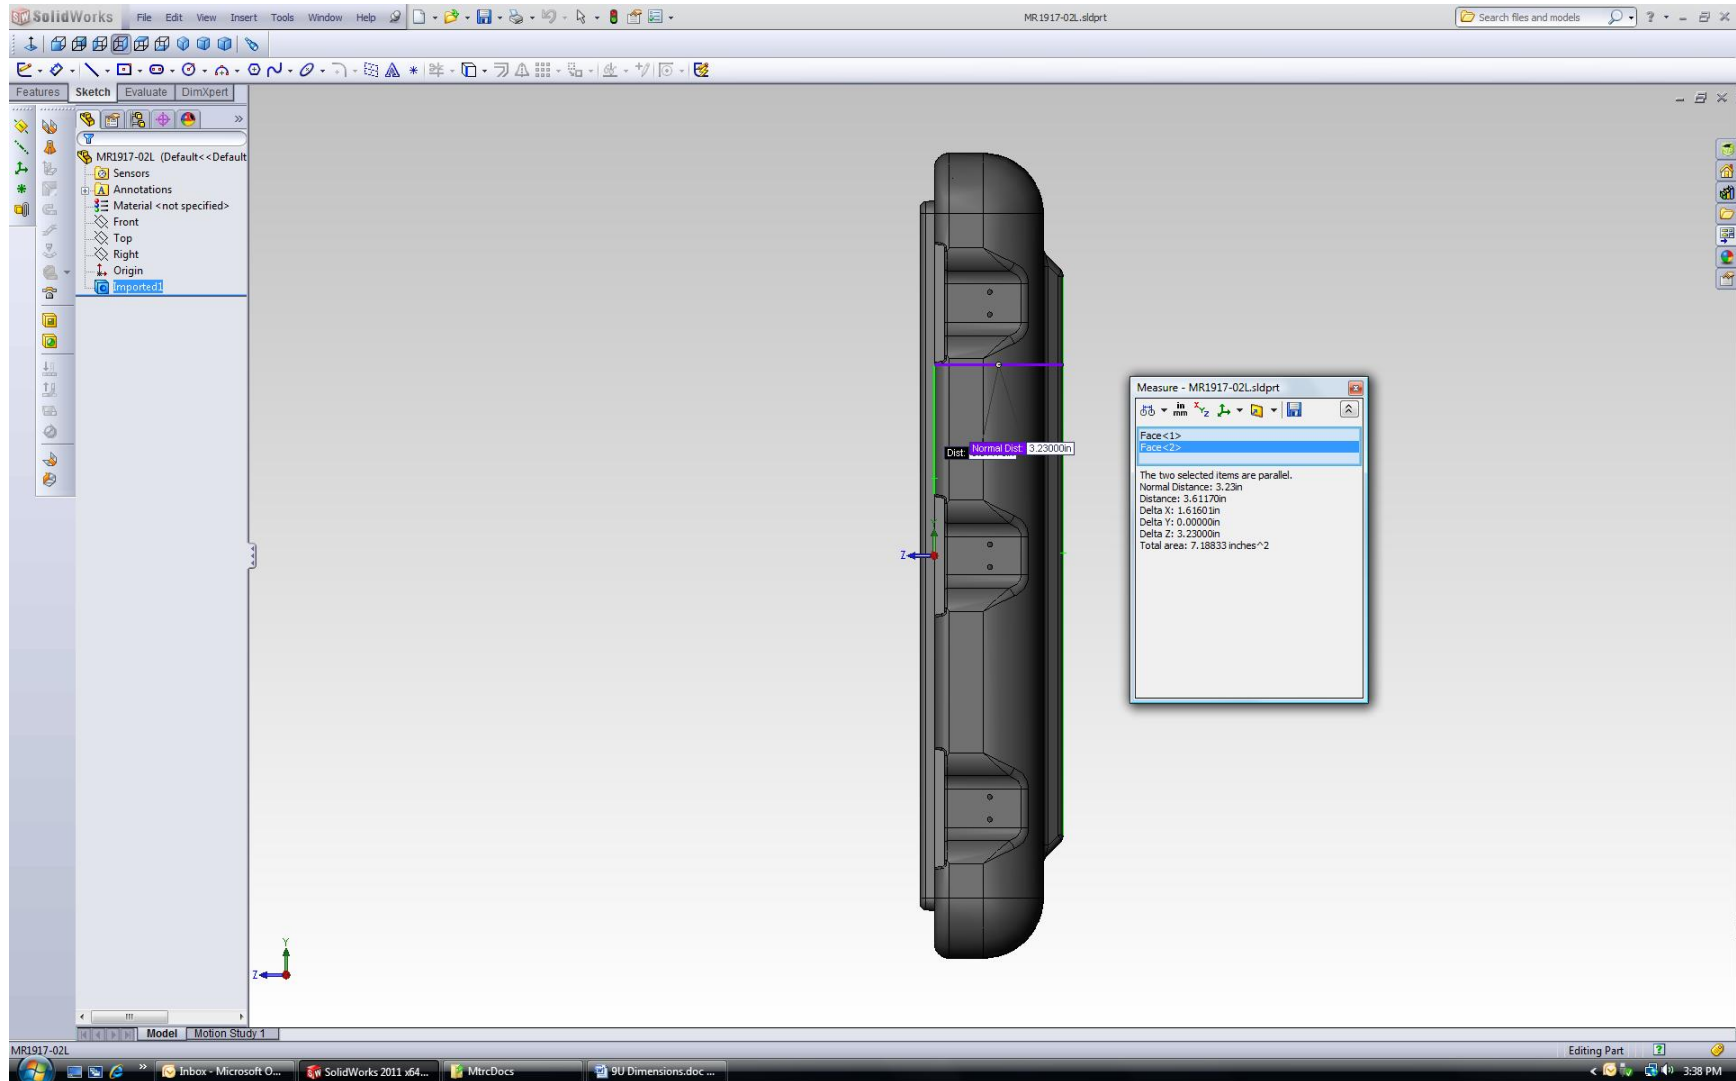

Max Width (excluding handles) = 22.0" (55.88 cm)

Max Height = 24.1" (61.21 cm)

Max length = 33.59" (85.32 cm)

Max Front Door Width = 3.24" (8.23 cm)

Max Rear Door Width = 5.75" (14.61 cm)