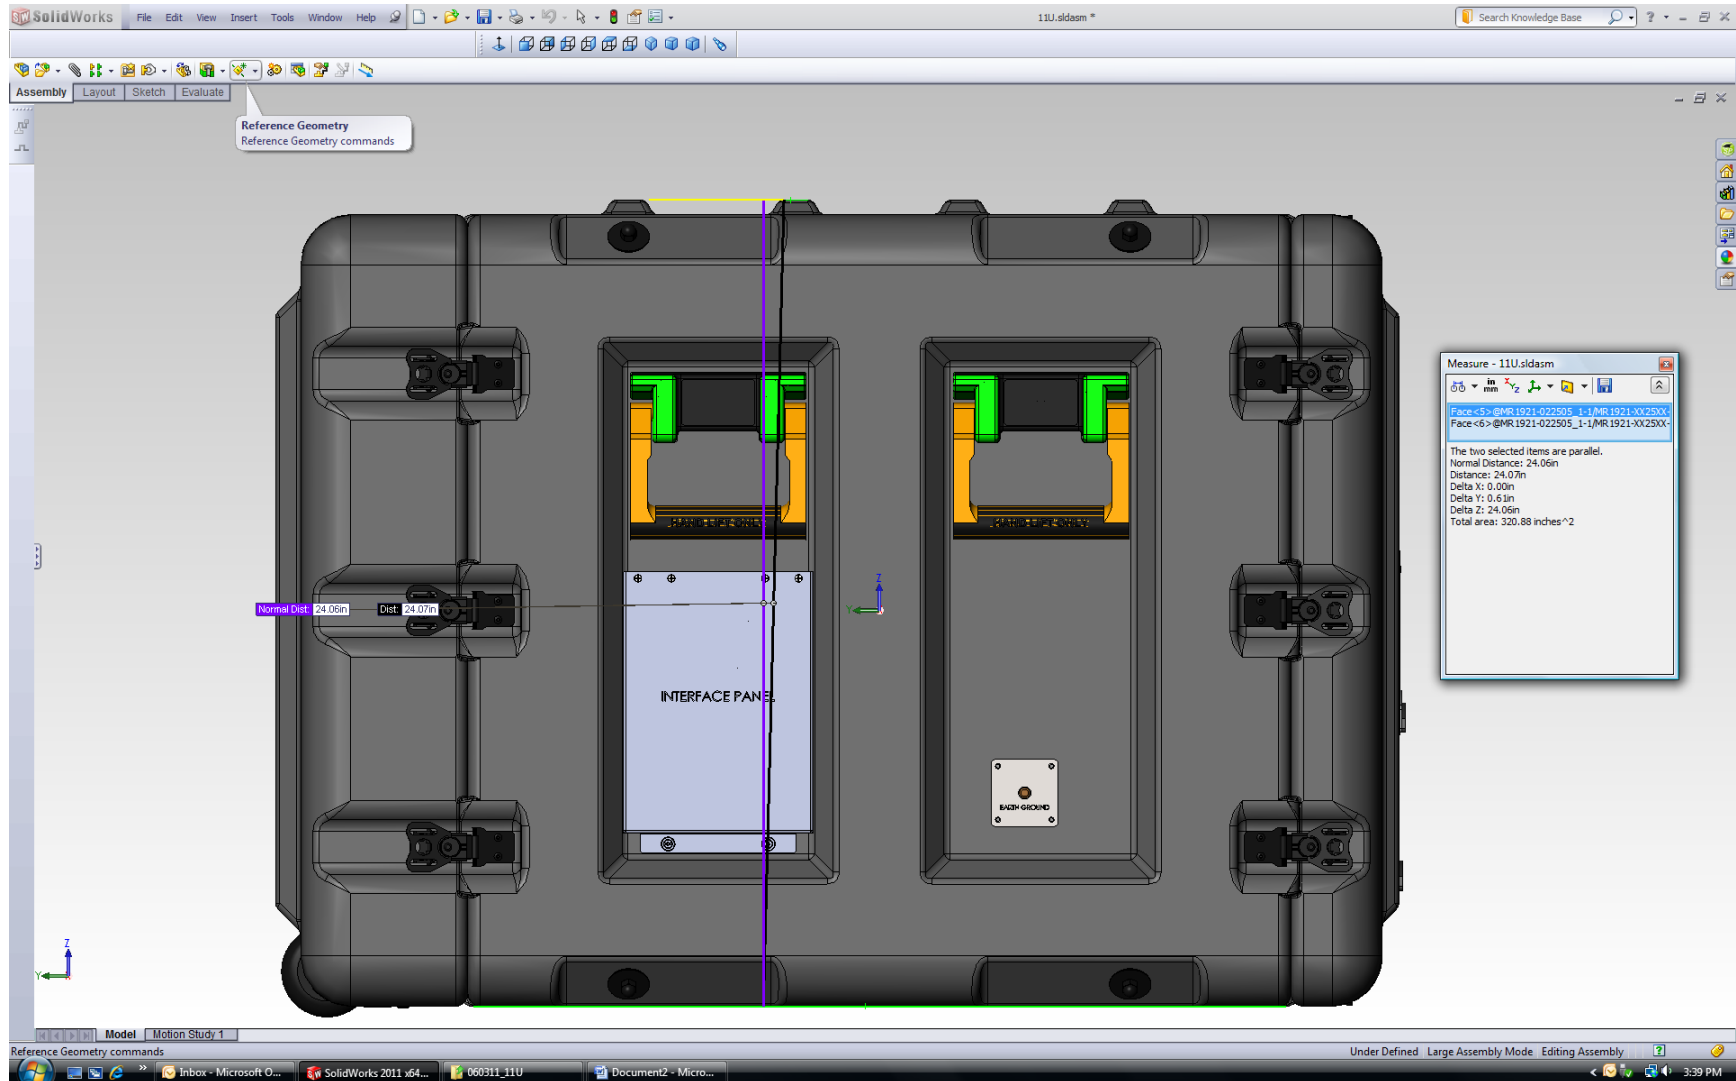

Max Width (excluding handles) = 22.0" (55.88 cm)

Max Height = 24.1" (61.21 cm)

Max length = 33.59" (85.32 cm)

Max Front Door Width = 3.24" (8.23 cm)

Max Rear Door Width = 5.75" (14.61 cm)