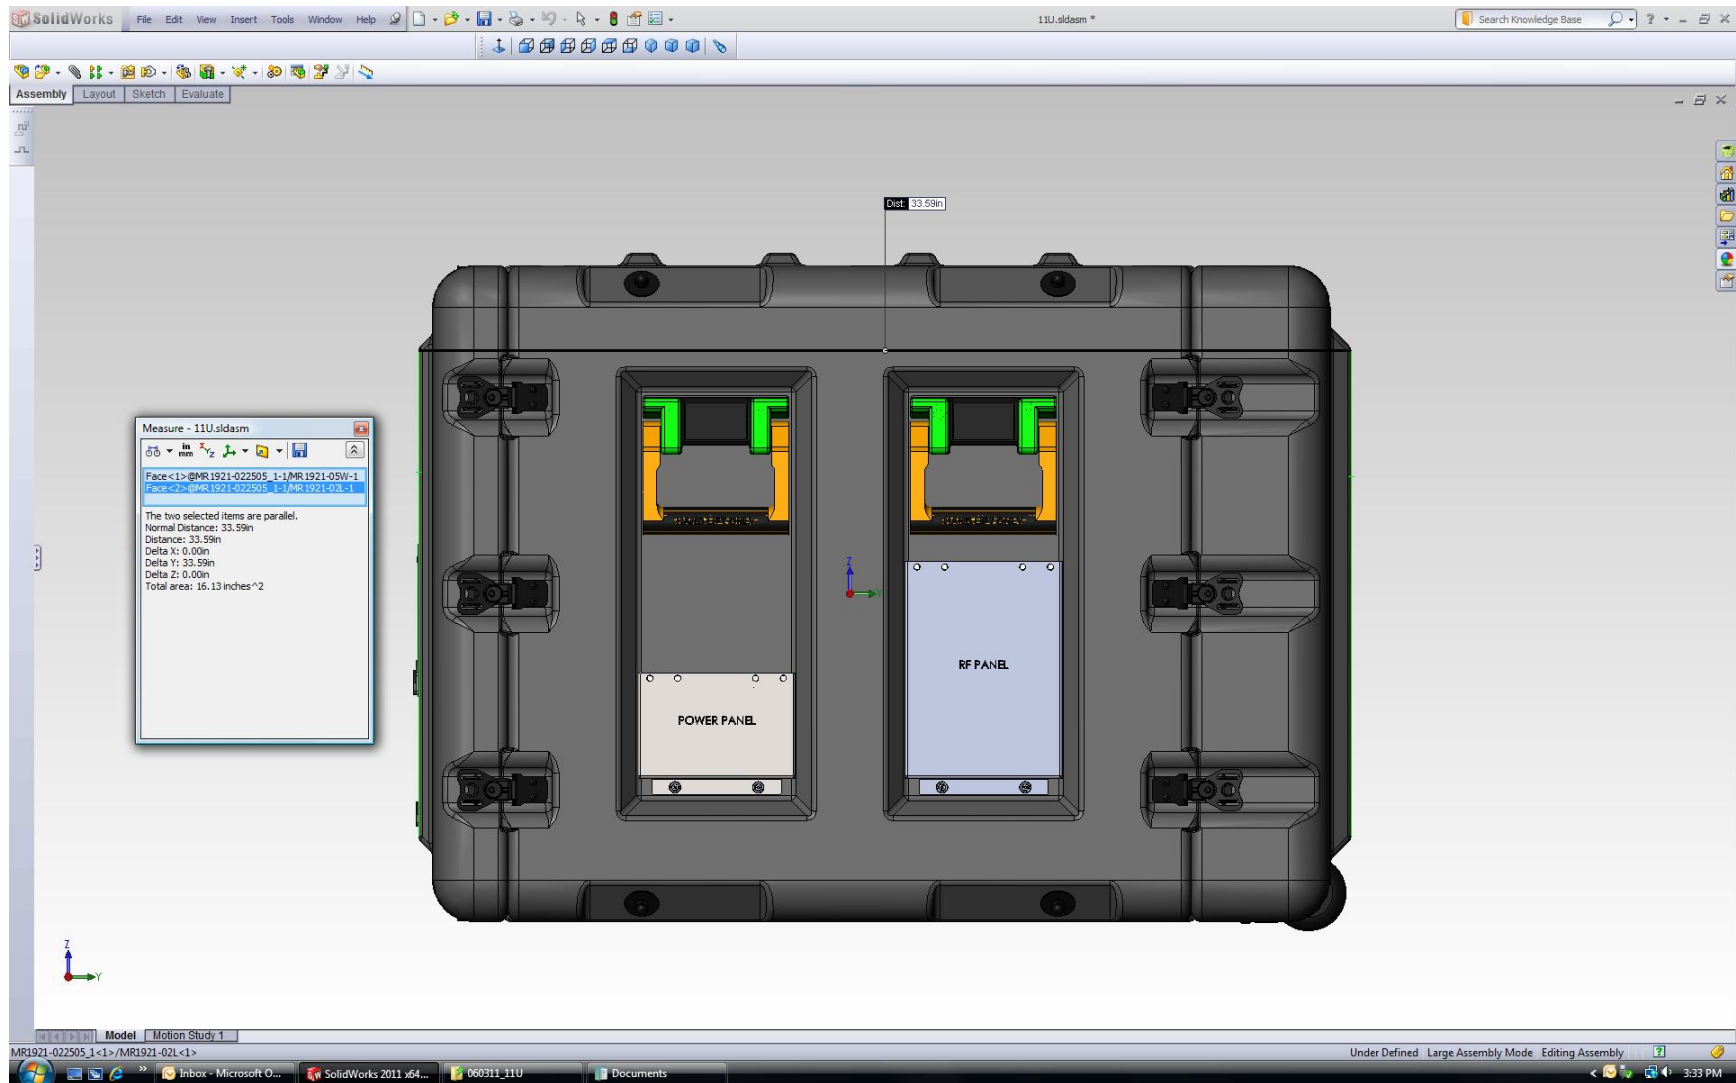

Max Width (excluding handles) = 22.0" (55.88 cm)

Max Height = 24.1" (61.21 cm)

Max length = 33.59" (85.32 cm)

Max Front Door Width = 3.24" (8.23 cm)

Max Rear Door Width = 5.75" (14.61 cm)