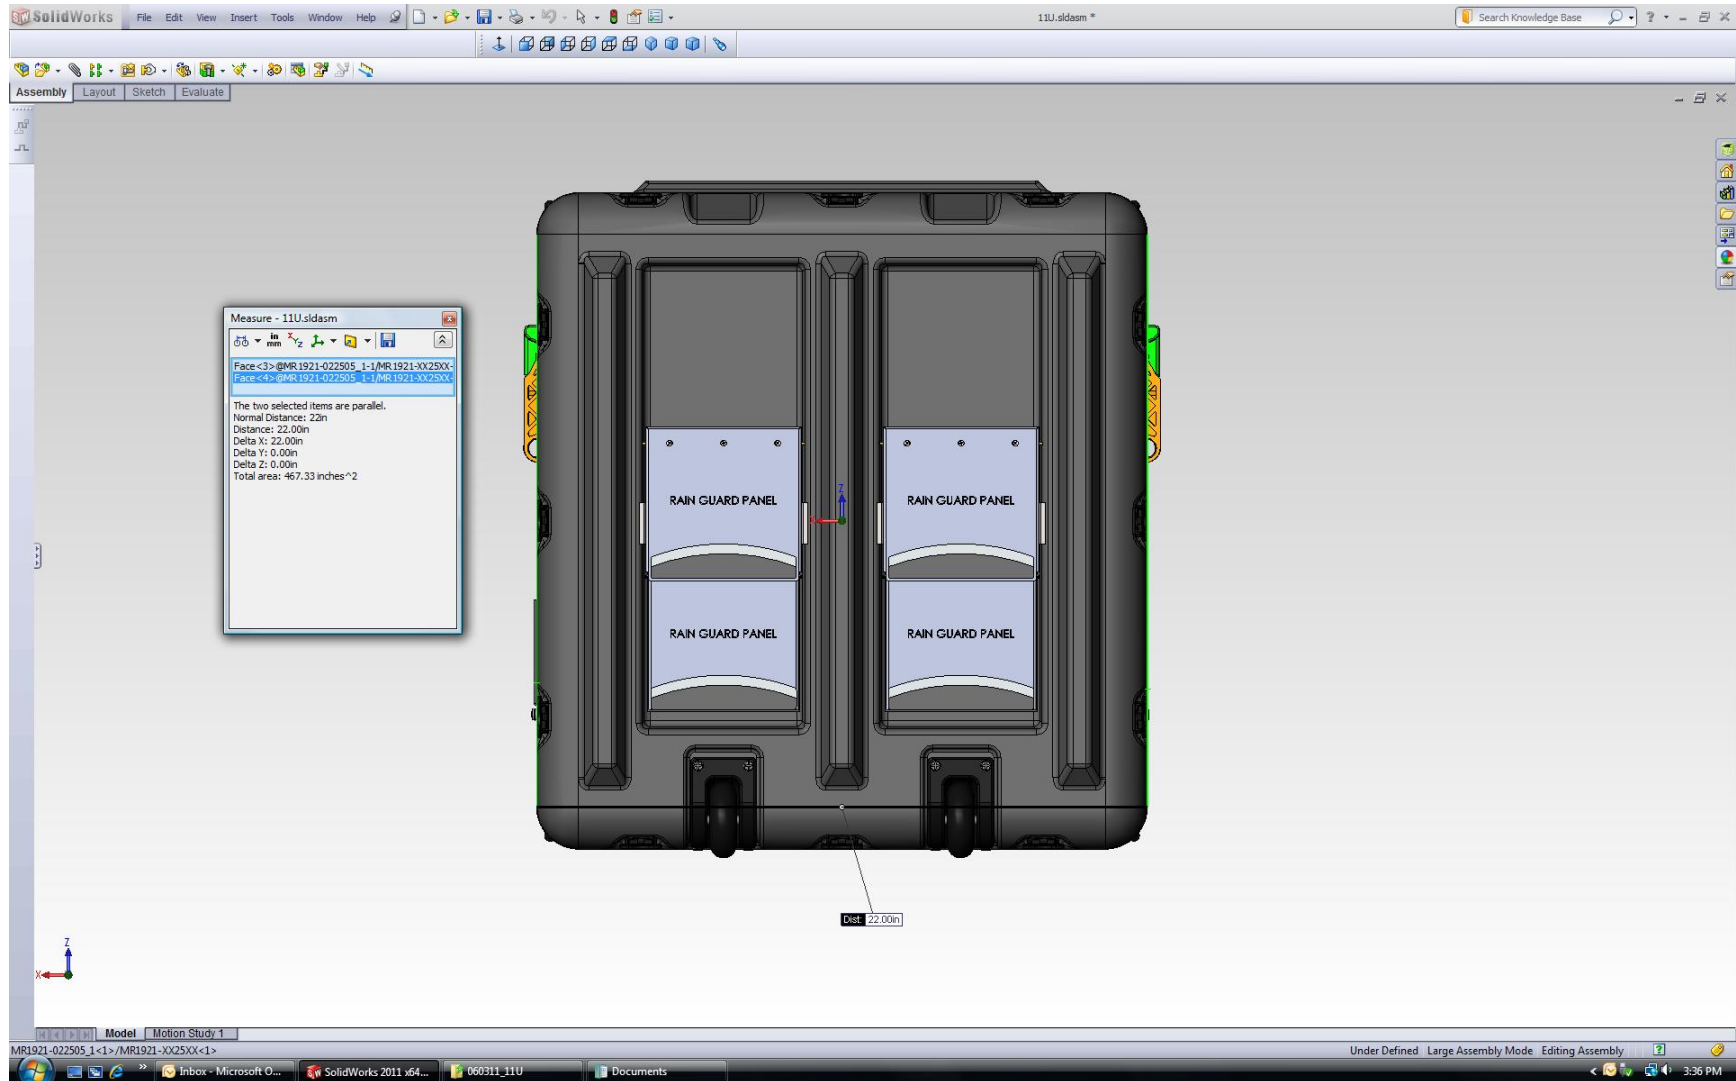

Max Width (excluding handles) = 22.0" (55.88 cm)

Max Height = 24.1" (61.21 cm)

Max length = 33.59" (85.32 cm)

Max Front Door Width = 3.24" (8.23 cm)

Max Rear Door Width = 5.75" (14.61 cm)