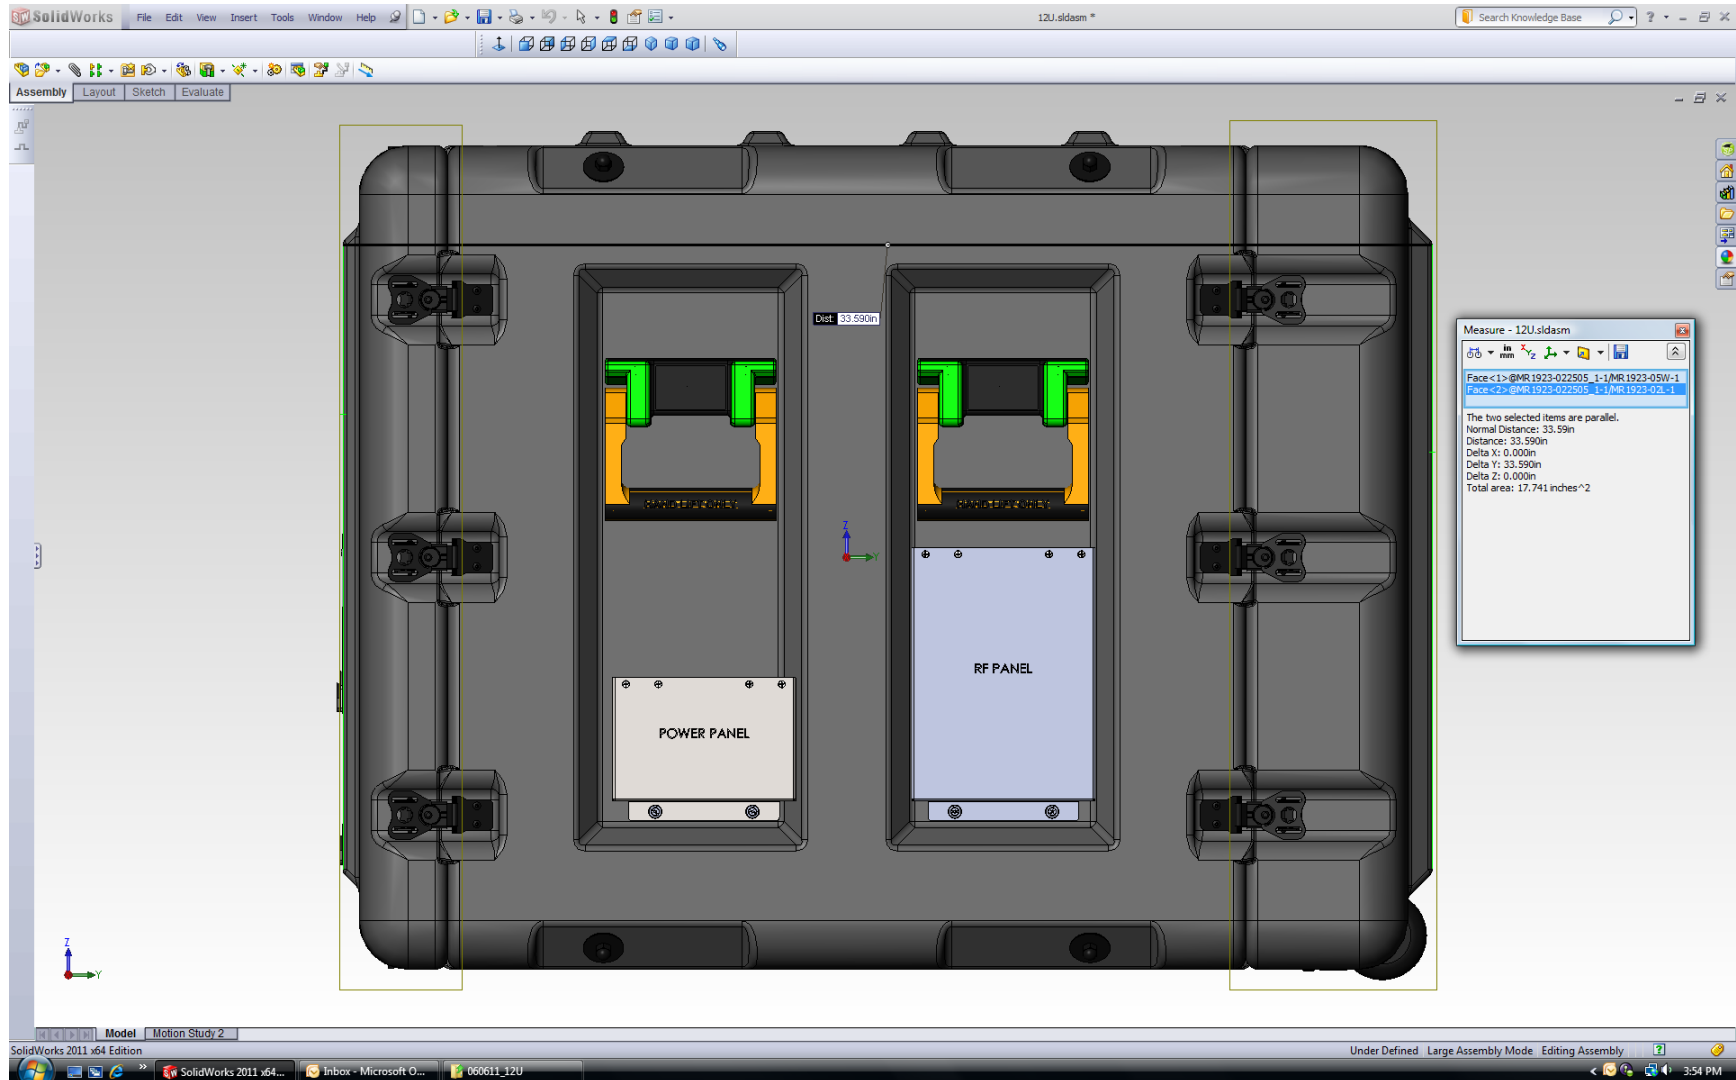

Max Width (excluding handles) = 22.0" (55.88 cm)

Max Height = 25.9' (65.79 cm)

Max length = 33.6" (85.34 cm)

Max Front Door Width = 3.24" (8.23 cm)

Max Rear Door Width = 5.75" (14.61 cm)