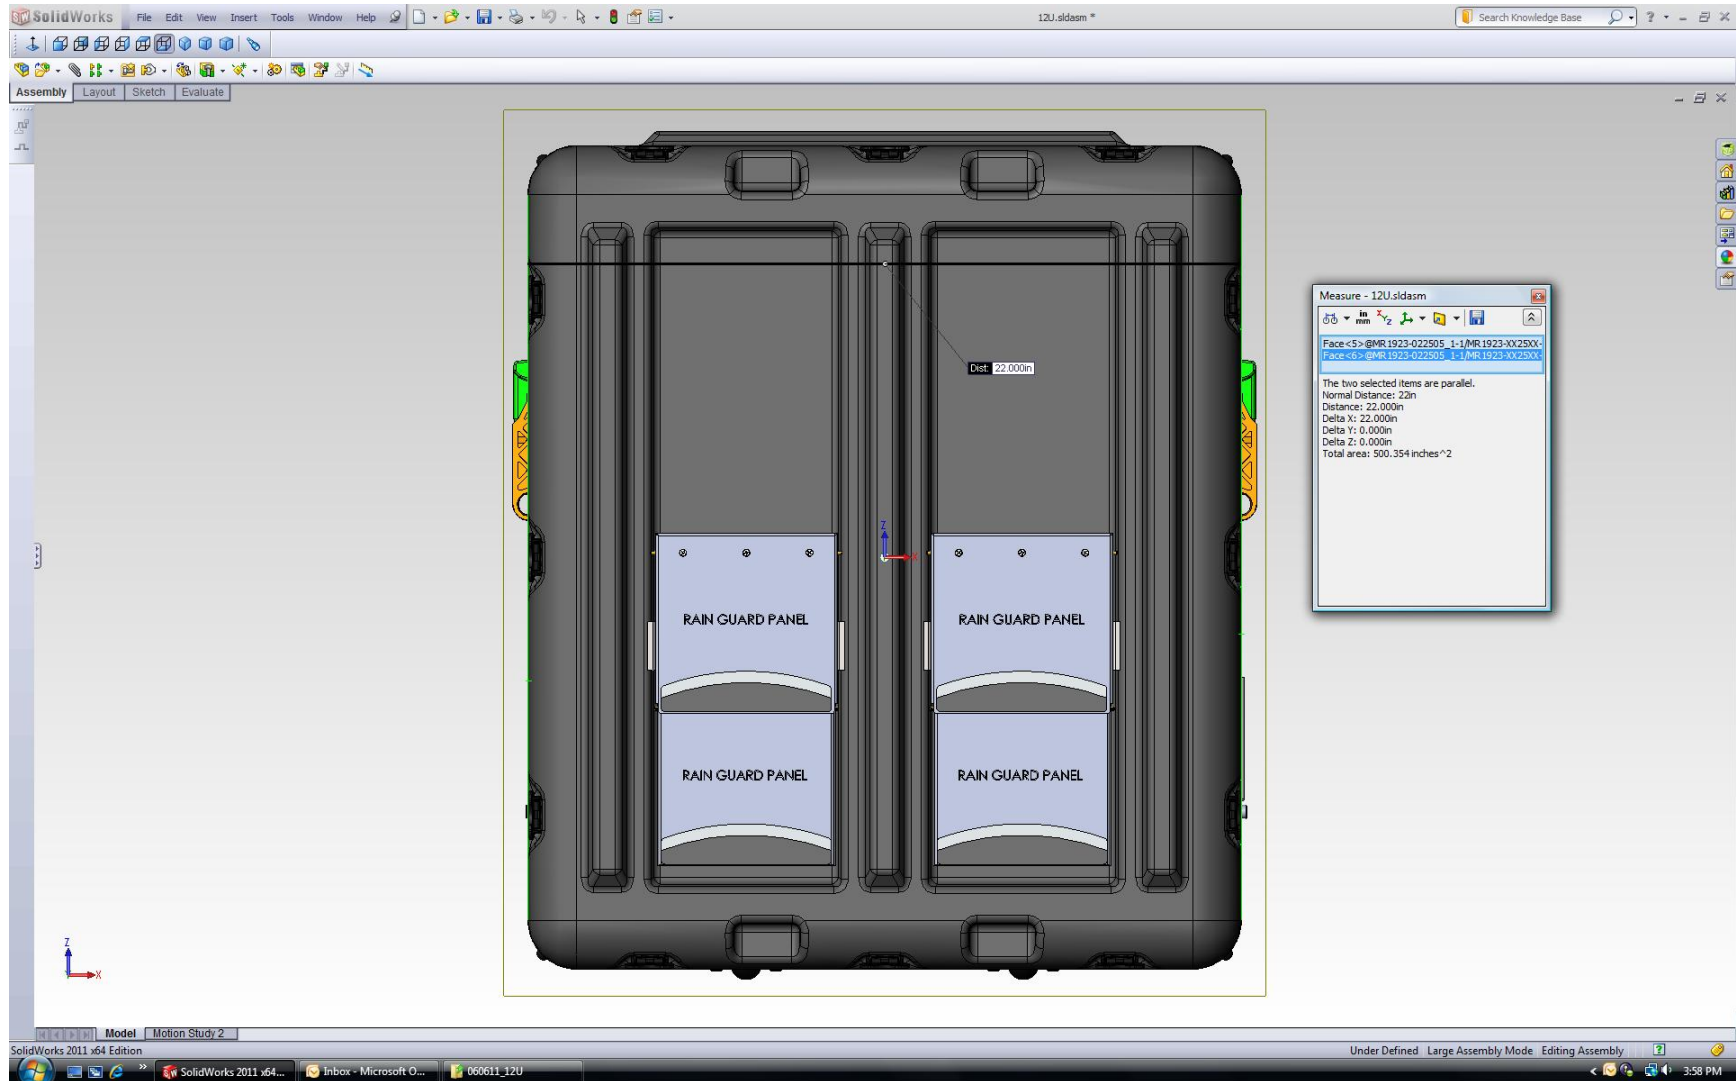

Max Width (excluding handles) = 22.0" (55.88 cm)

Max Height = 25.9' (65.79 cm)

Max length = 33.6" (85.34 cm)

Max Front Door Width = 3.24" (8.23 cm)

Max Rear Door Width = 5.75" (14.61 cm)