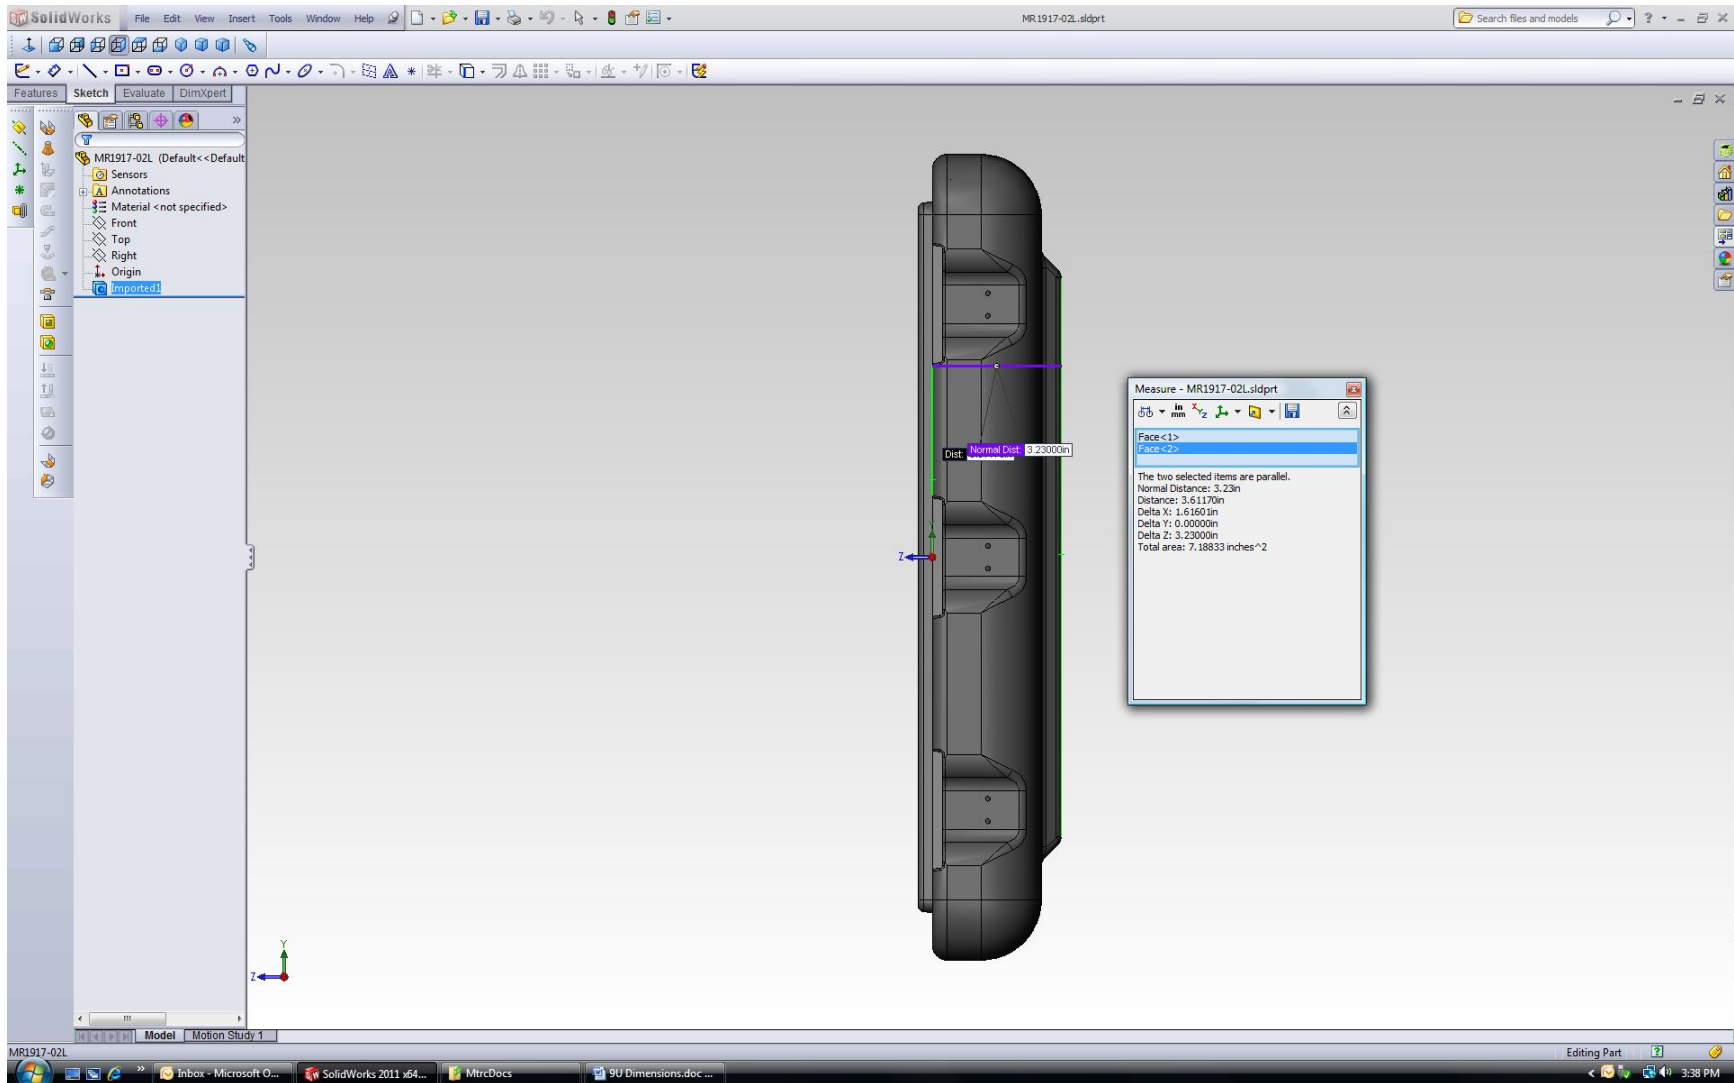

Max Width (excluding handles) = 22.0" (55.88 cm)

Max Height = 25.9' (65.79 cm)

Max length = 33.6" (85.34 cm)

Max Front Door Width = 3.24" (8.23 cm)

Max Rear Door Width = 5.75" (14.61 cm)