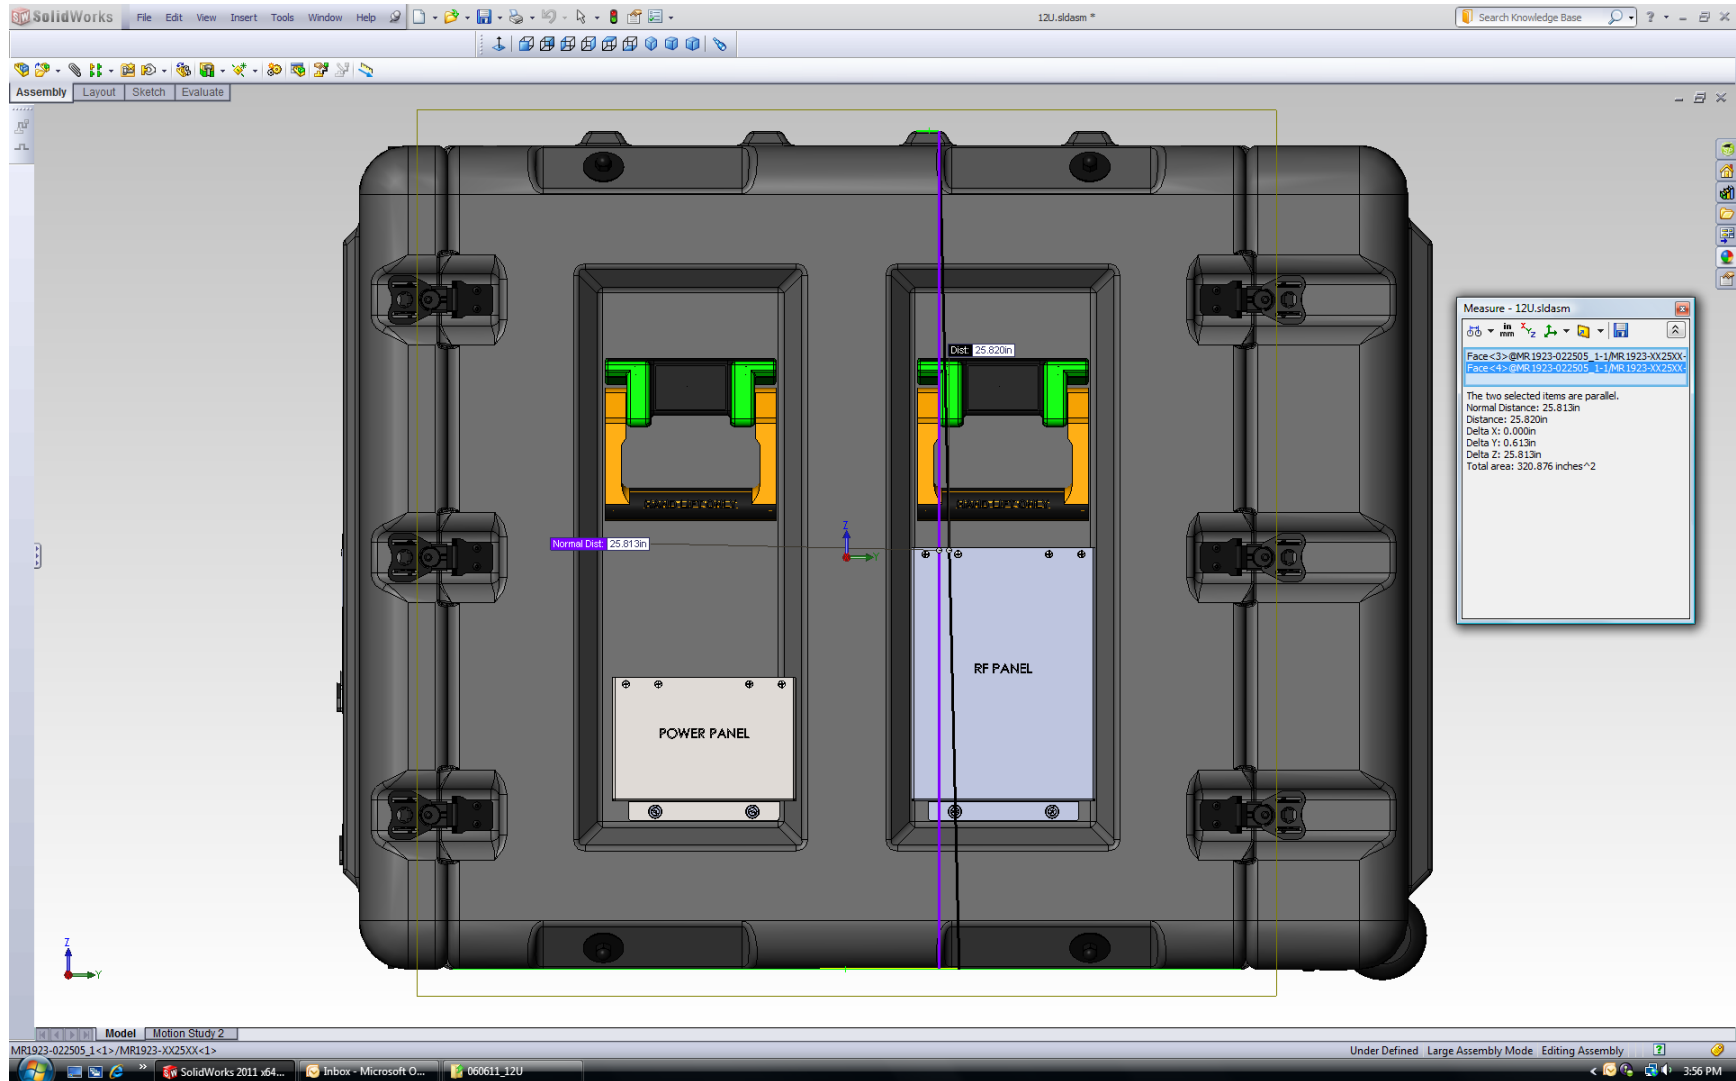

Max Width (excluding handles) = 22.0" (55.88 cm)

Max Height = 25.9' (65.79 cm)

Max length = 33.6" (85.34 cm)

Max Front Door Width = 3.24" (8.23 cm)

Max Rear Door Width = 5.75" (14.61 cm)