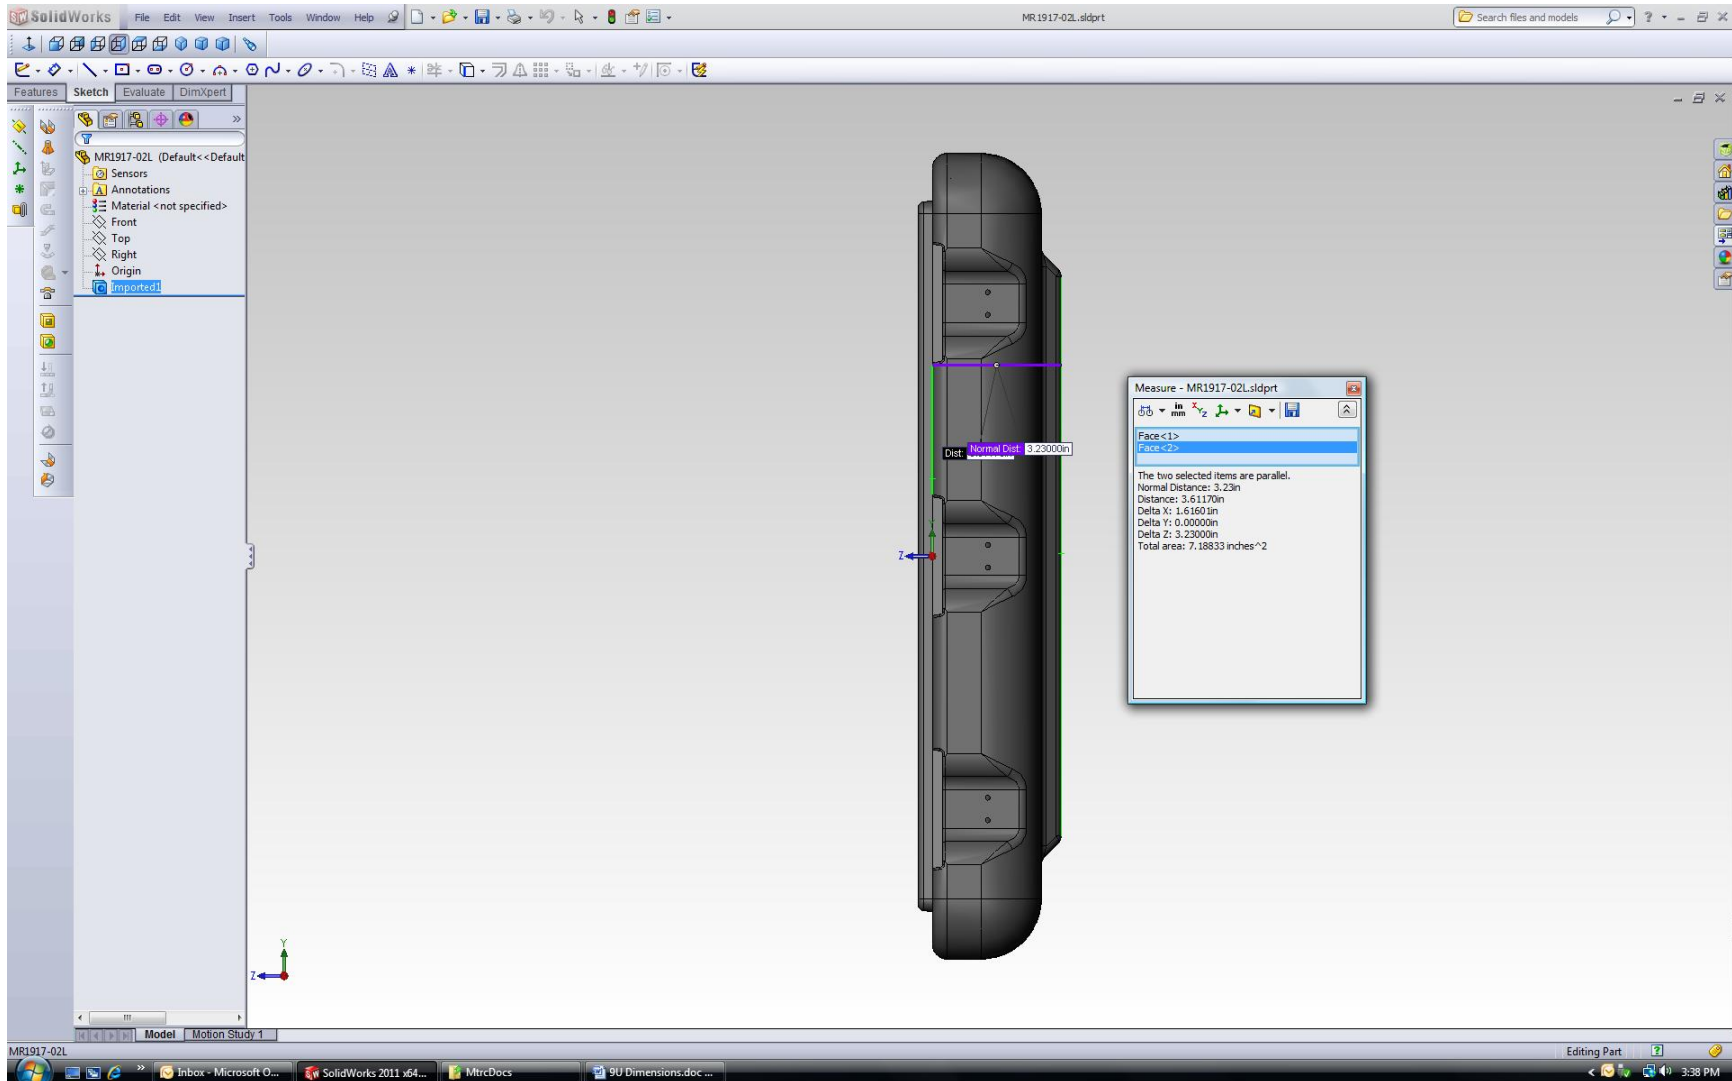

Max Width (excluding handles) = 22.0" (55.88 cm)

Max Height = 29.4“(74.68 cm)

Max Length = 33.6" (85.34 cm)

Max Front Door Width = 3.24" (8.23 cm)

Max Rear Door Width = 5.75" (14.61 cm)