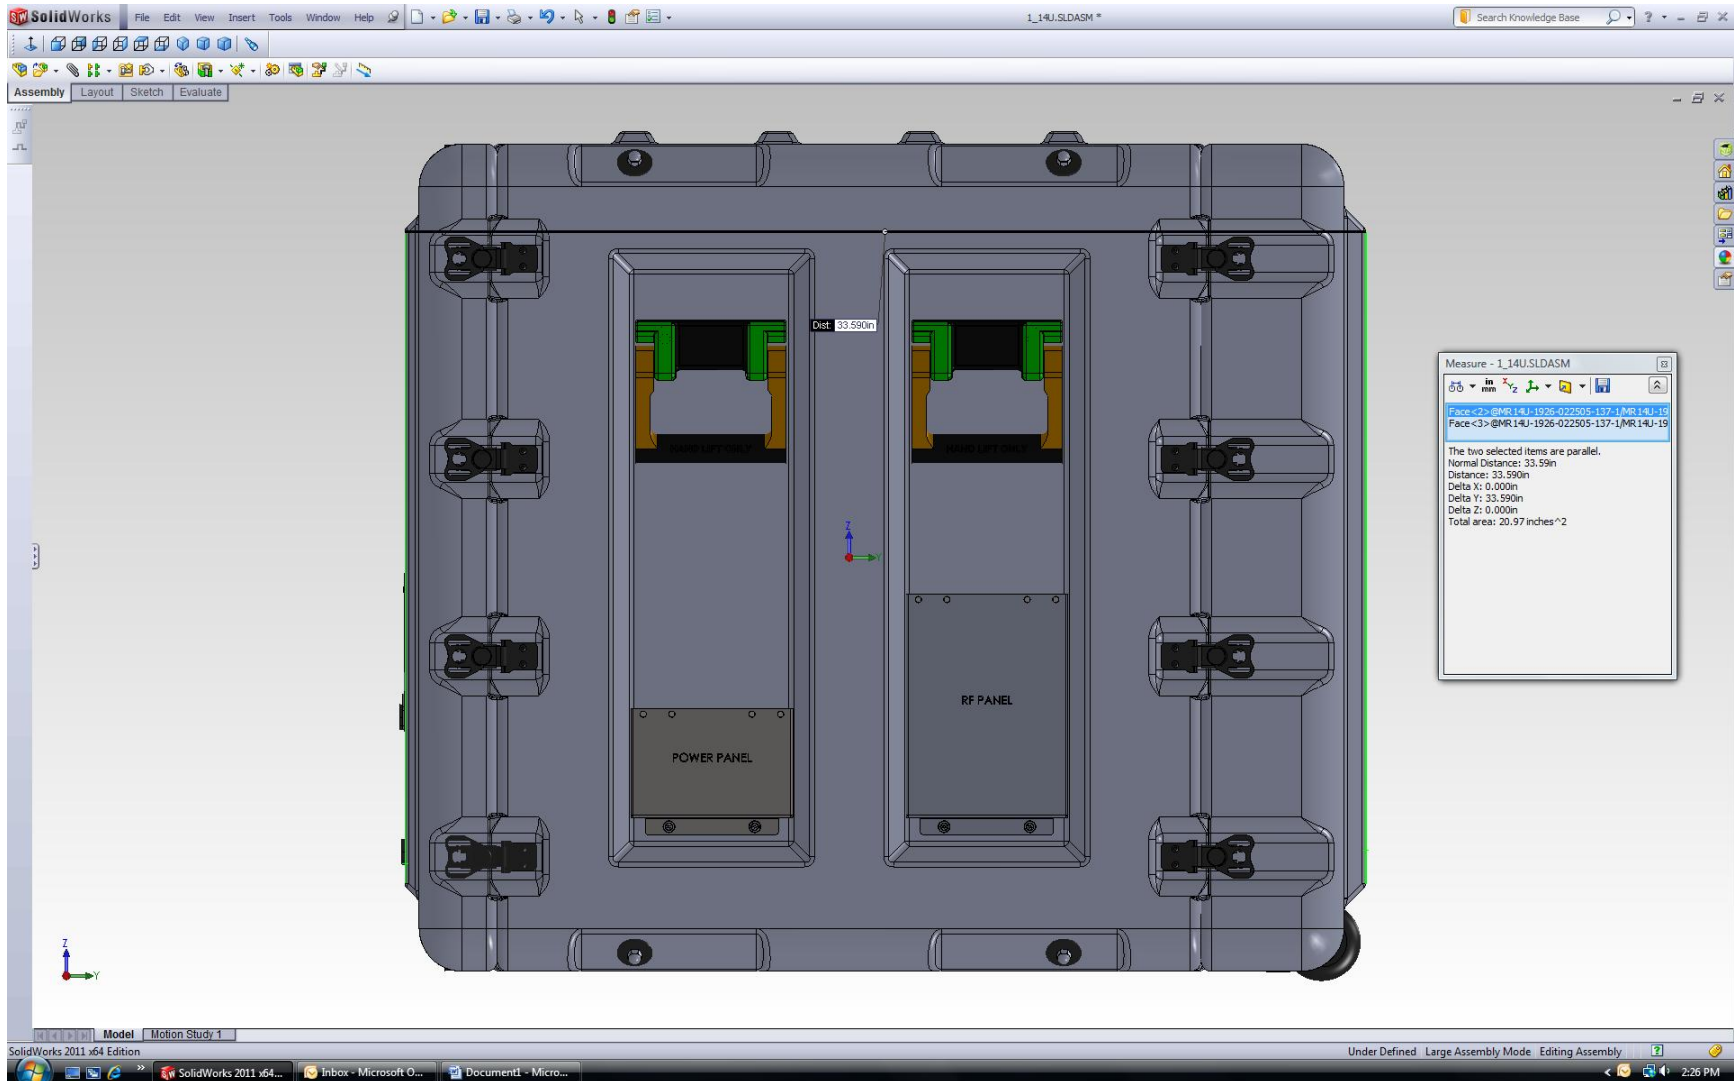

Max Width (excluding handles) = 22.0" (55.88 cm)

Max Height = 29.4“(74.68 cm)

Max Length = 33.6" (85.34 cm)

Max Front Door Width = 3.24" (8.23 cm)

Max Rear Door Width = 5.75" (14.61 cm)