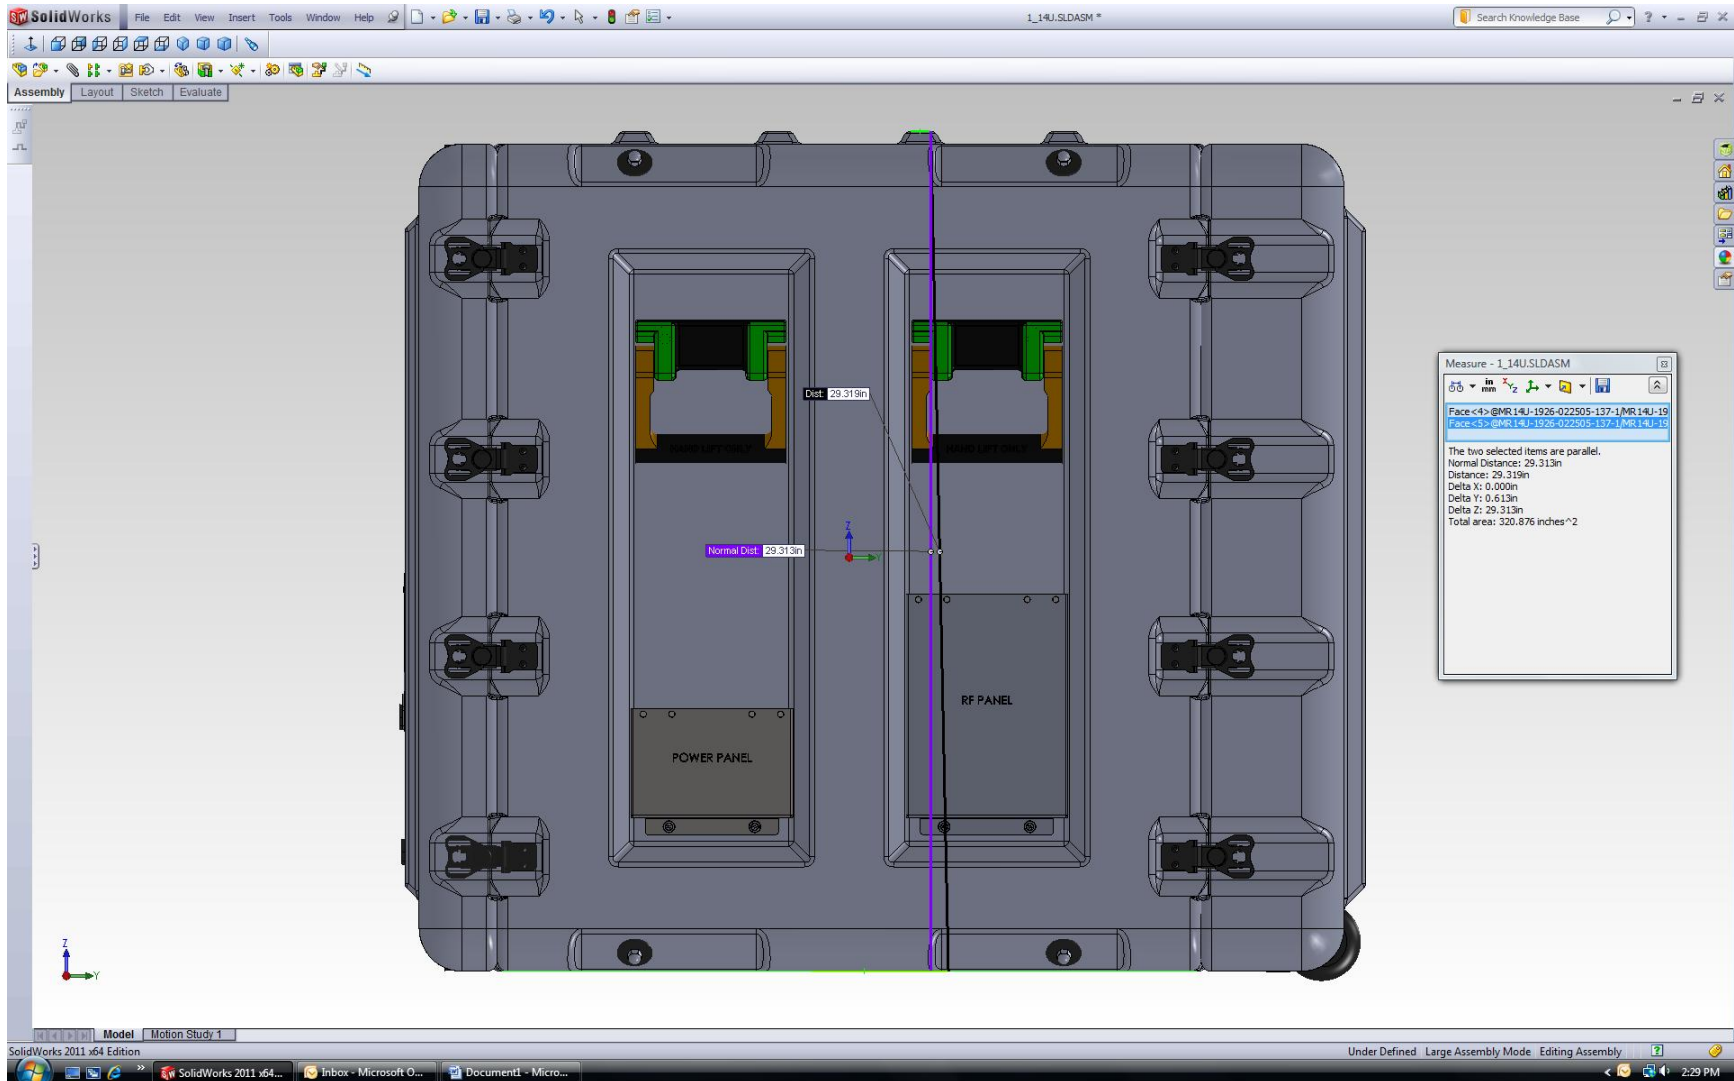

Max Width (excluding handles) = 22.0" (55.88 cm)

Max Height = 29.4“(74.68 cm)

Max Length = 33.6" (85.34 cm)

Max Front Door Width = 3.24" (8.23 cm)

Max Rear Door Width = 5.75" (14.61 cm)