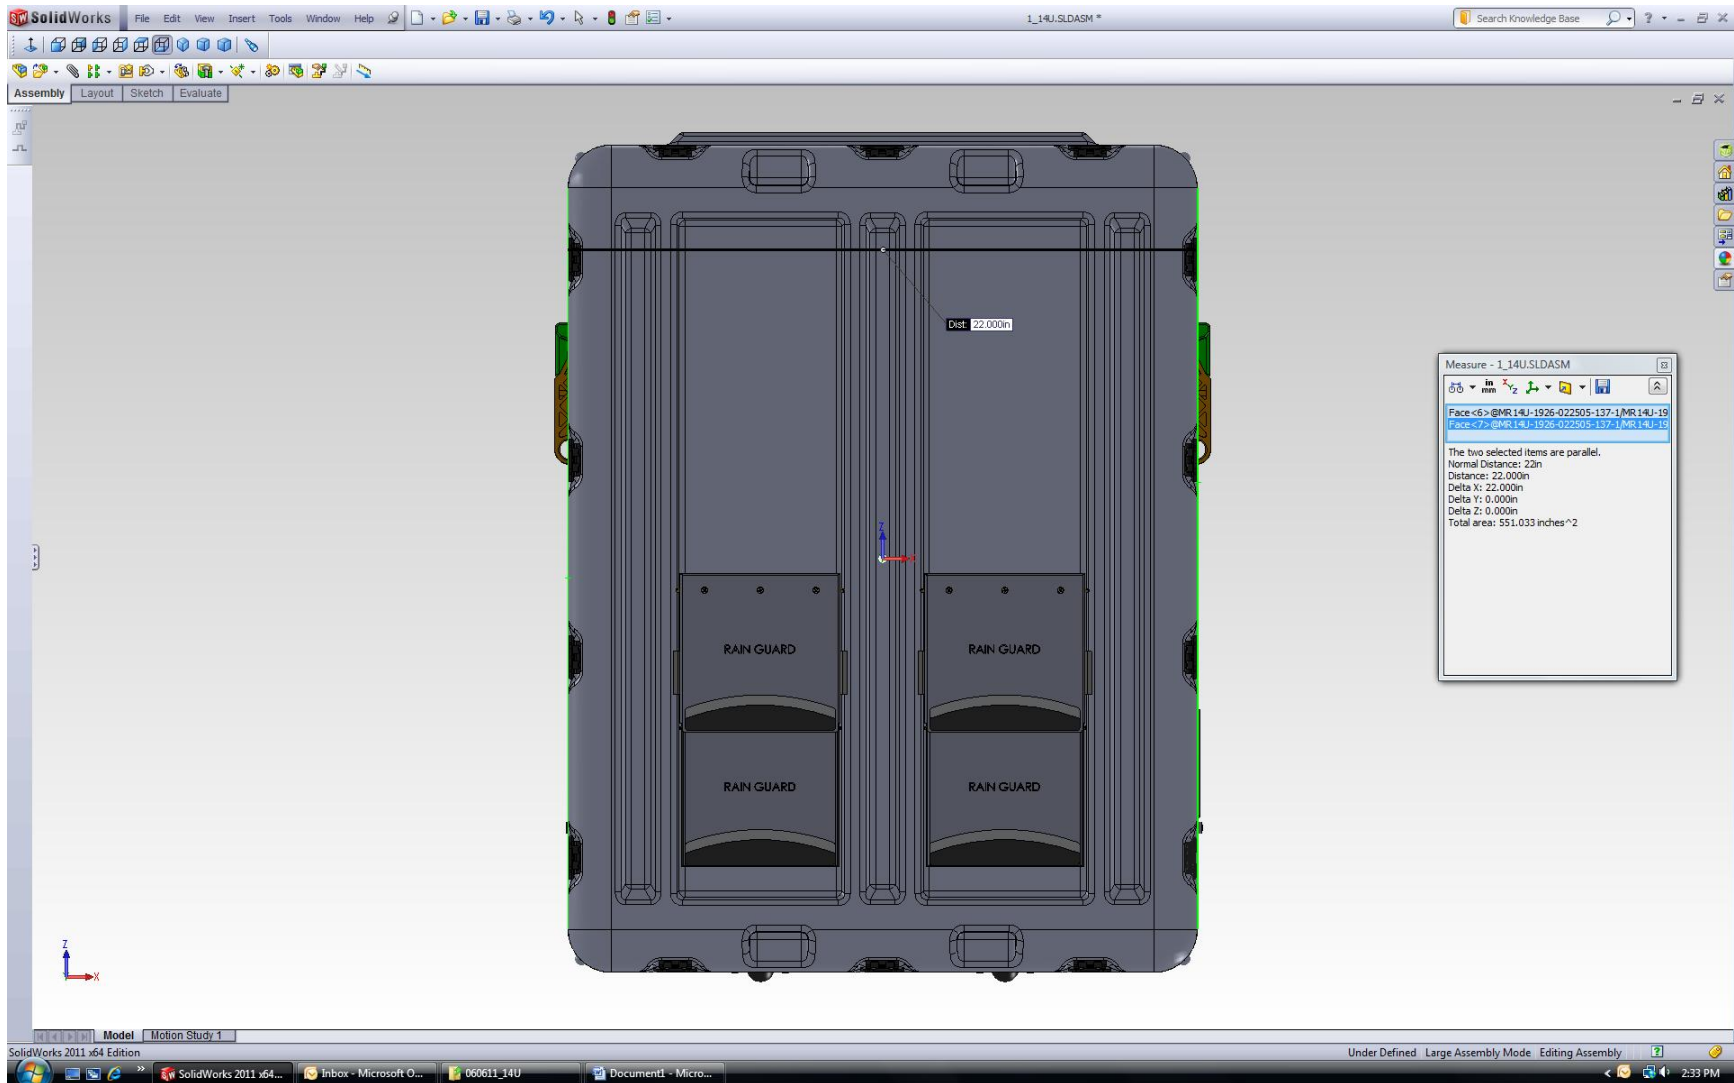

Max Width (excluding handles) = 22.0" (55.88 cm)

Max Height = 29.4“(74.68 cm)

Max Length = 33.6" (85.34 cm)

Max Front Door Width = 3.24" (8.23 cm)

Max Rear Door Width = 5.75" (14.61 cm)